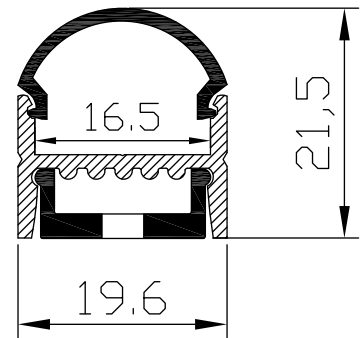

Color 

Unit: mm

## Features:

1. Model: HL-BAPL036
2. Material: AL6063+PC/PMMA
3. Surface: Anodized/Painting
4. Lighting source width: 16mm
5. Length: 4m/max
6. Installation: For offices / conference rooms / supermarkets / home lighting application.